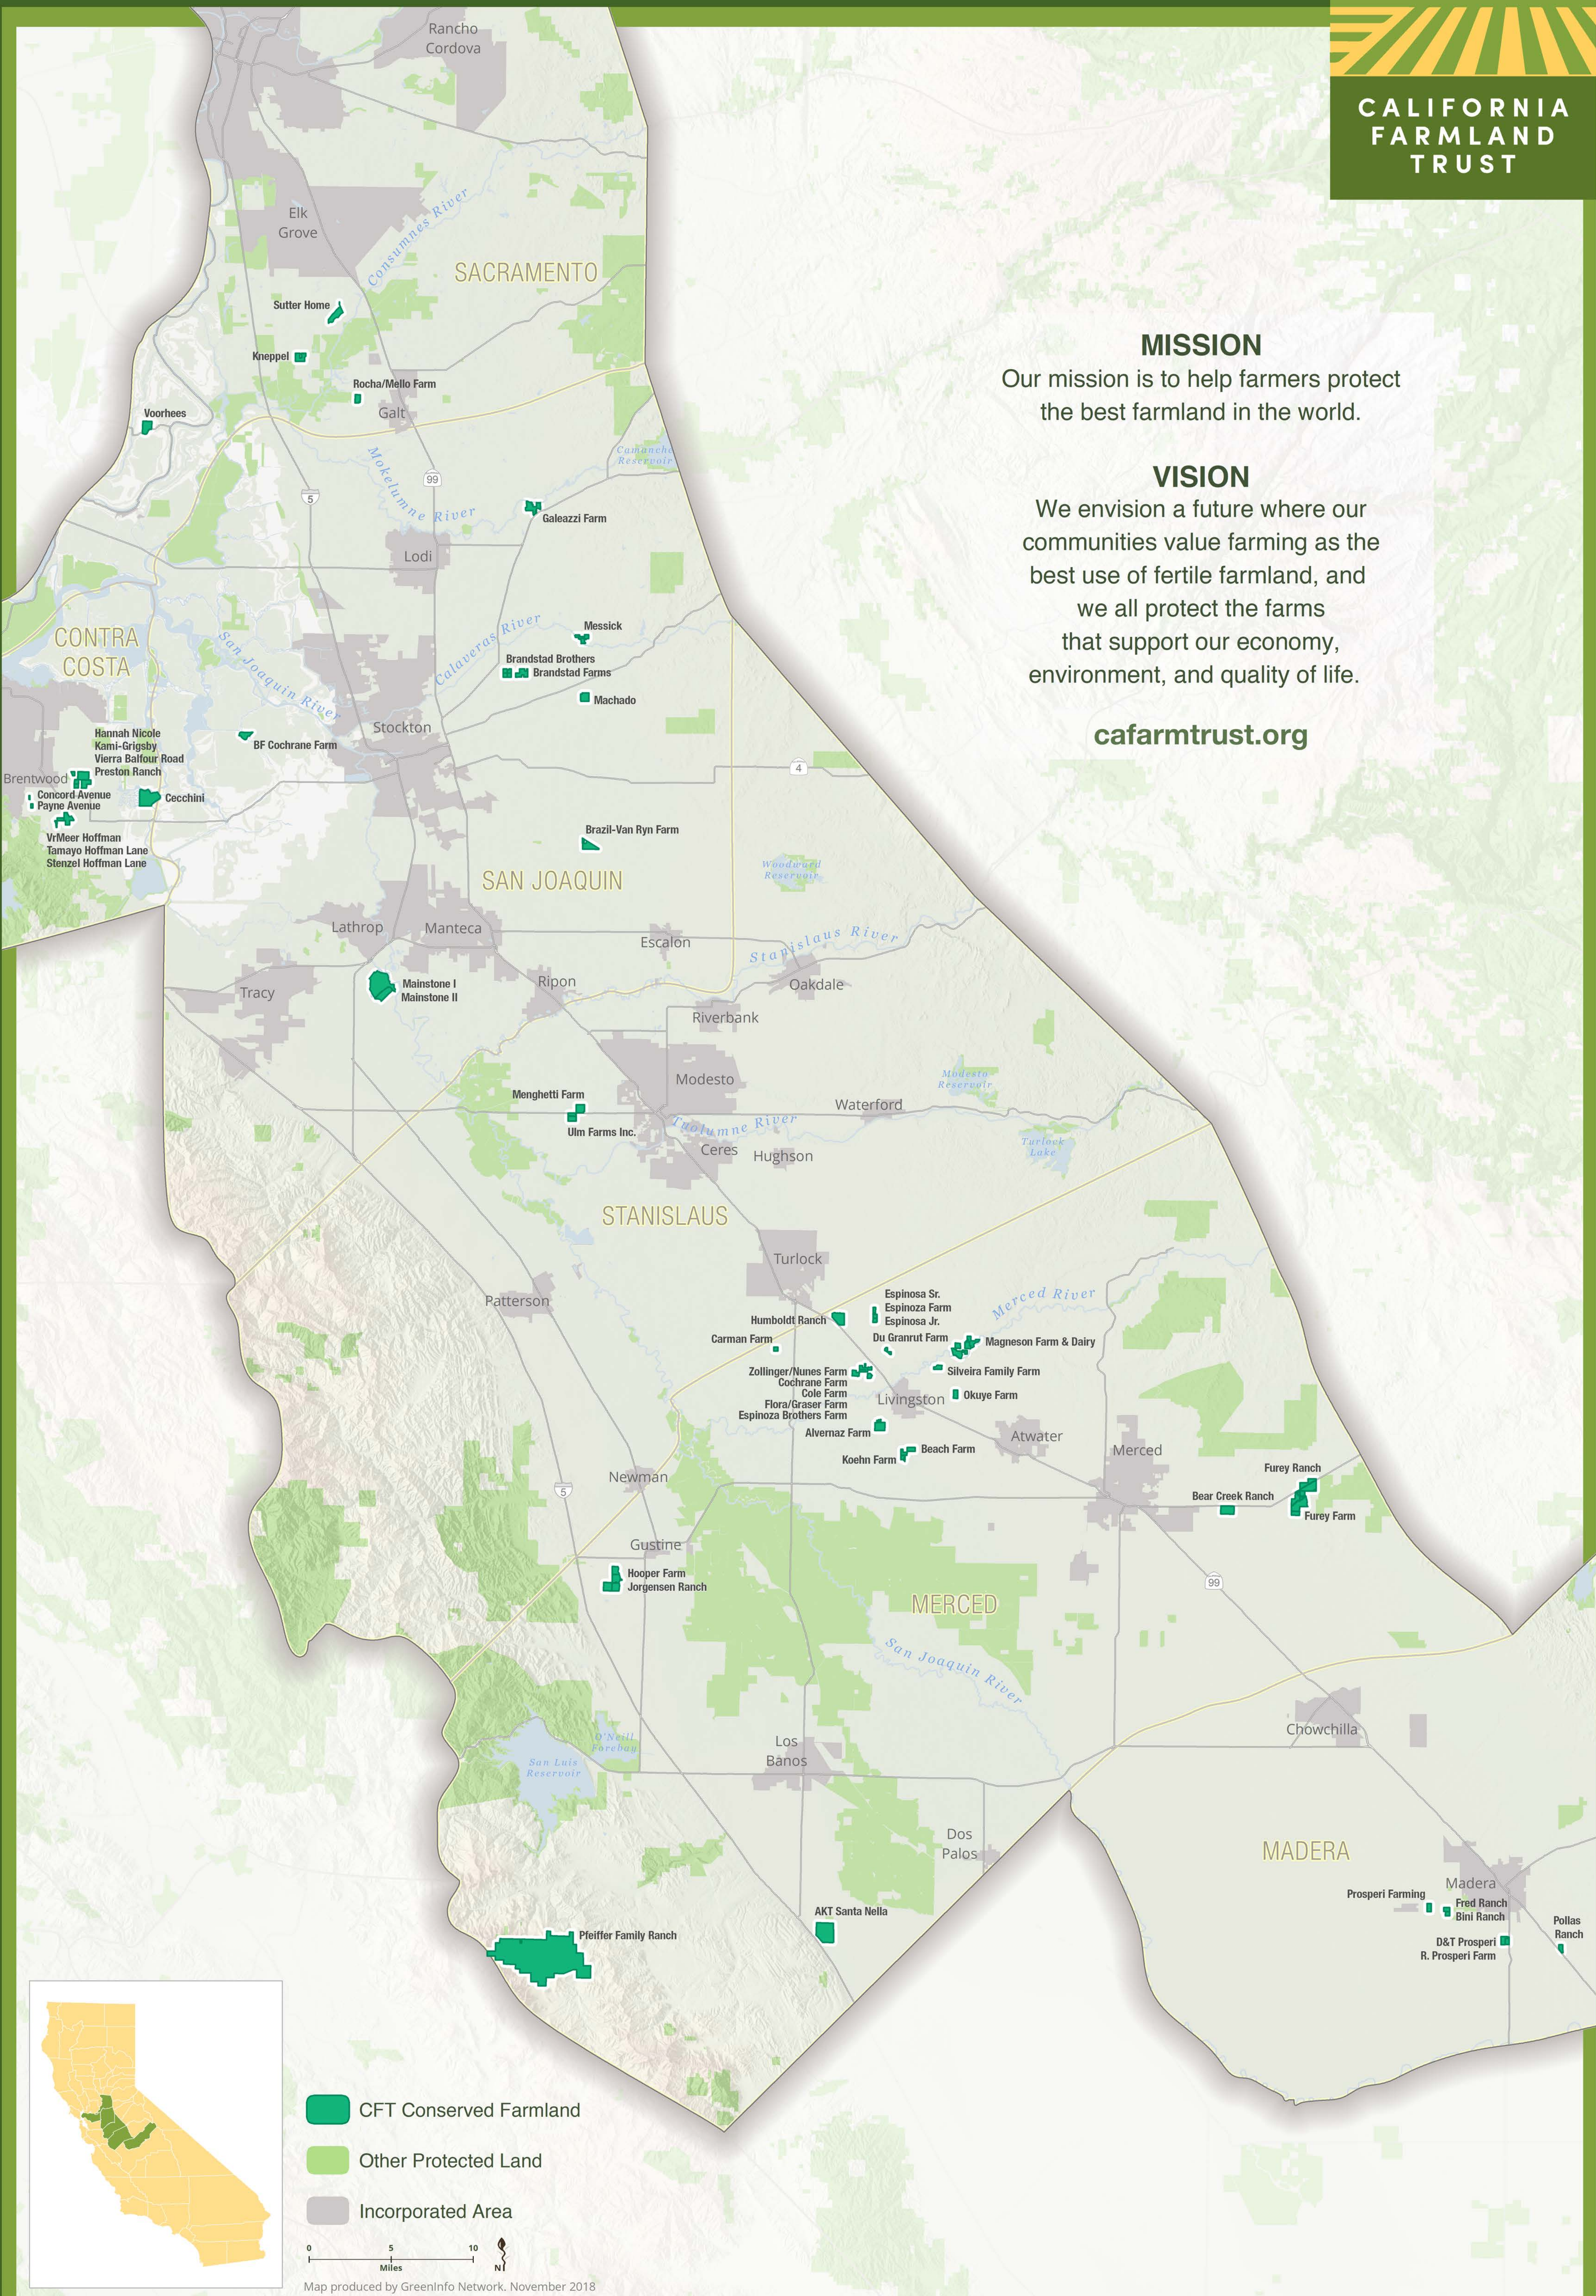

PROTECTING THE FARMS THAT FEED YOUR FAMILY

CALIFORNIA
FARMLAND
TRUST

MISSION

Our mission is to help farmers protect the best farmland in the world.

VISION

We envision a future where our communities value farming as the best use of fertile farmland, and we all protect the farms that support our economy, environment, and quality of life.

cafarmtrust.org

- CFT Conserved Farmland
- Other Protected Land
- Incorporated Area

0 5 10 Miles
Map produced by GreenInfo Network, November 2018