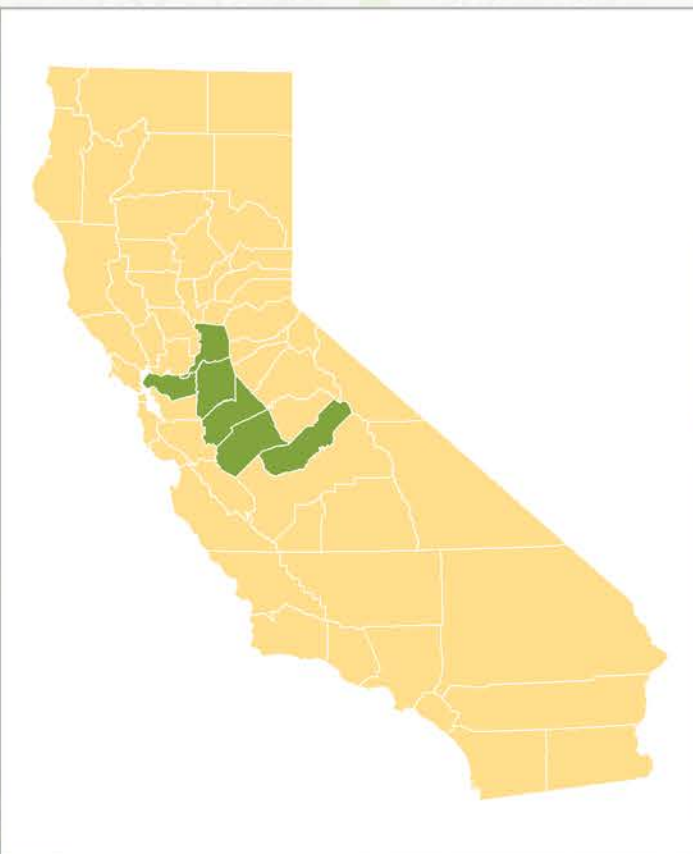

PROTECTING THE FARMS THAT FEED YOUR FAMILY

CALIFORNIA
FARMLAND
TRUST

MISSION

Our mission is to help farmers protect the best farmland in the world.

VISION

We envision a future where our communities value farming as the best use of fertile farmland, and we all protect the farms that support our economy, environment, and quality of life.

cafarmtrust.org

- CFT Conserved Farmland
- Other Protected Land
- Incorporated Area

0 5 10 Miles
Map produced by GreenInfo Network, November 2018